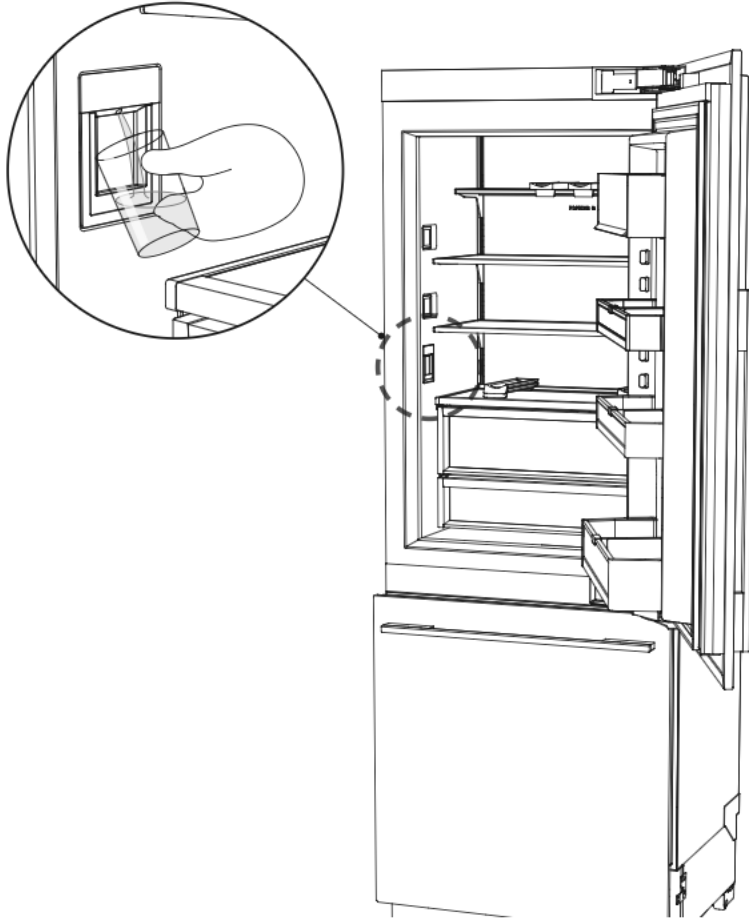

Internal water dispenser

The water dispenser is located inside at the left side wall of the refrigerator compartment.

To dispense water, gently press the dispensing pad with a glass or container.

To stop the flow of water, simply pull your glass or container away from the dispensing pad.

Pressing hard against the dispensing pad will not increase the flow or dispense more water.